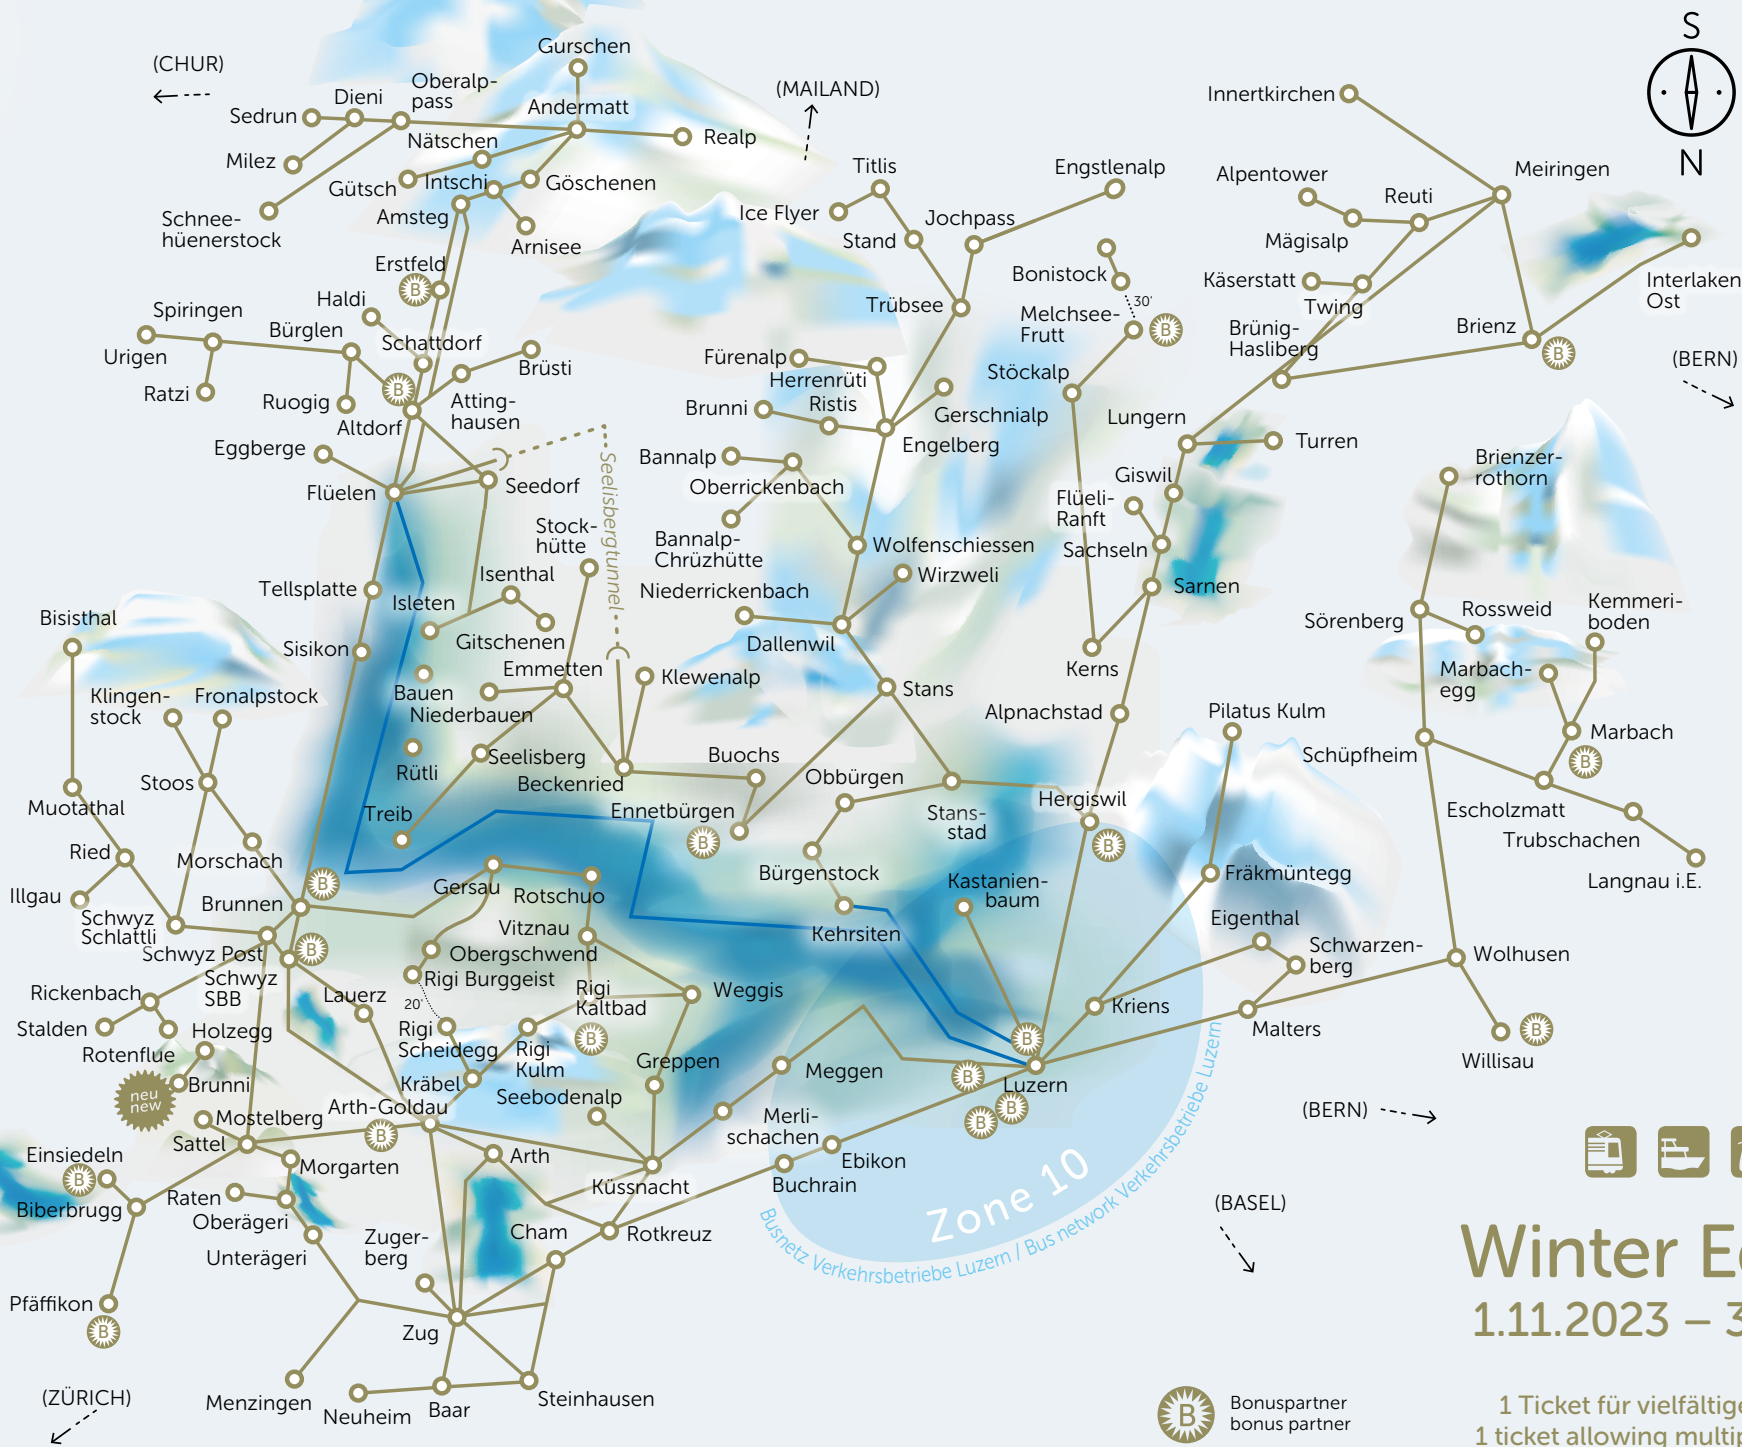

NETWORK

YOUR REGION TO ENJOY

Winter Edition
 1.11.2023 – 31.3.2024

1 Ticket für vielfältige Verbindungen
 1 ticket allowing multiple connections

Bonuspartner
 bonus partner